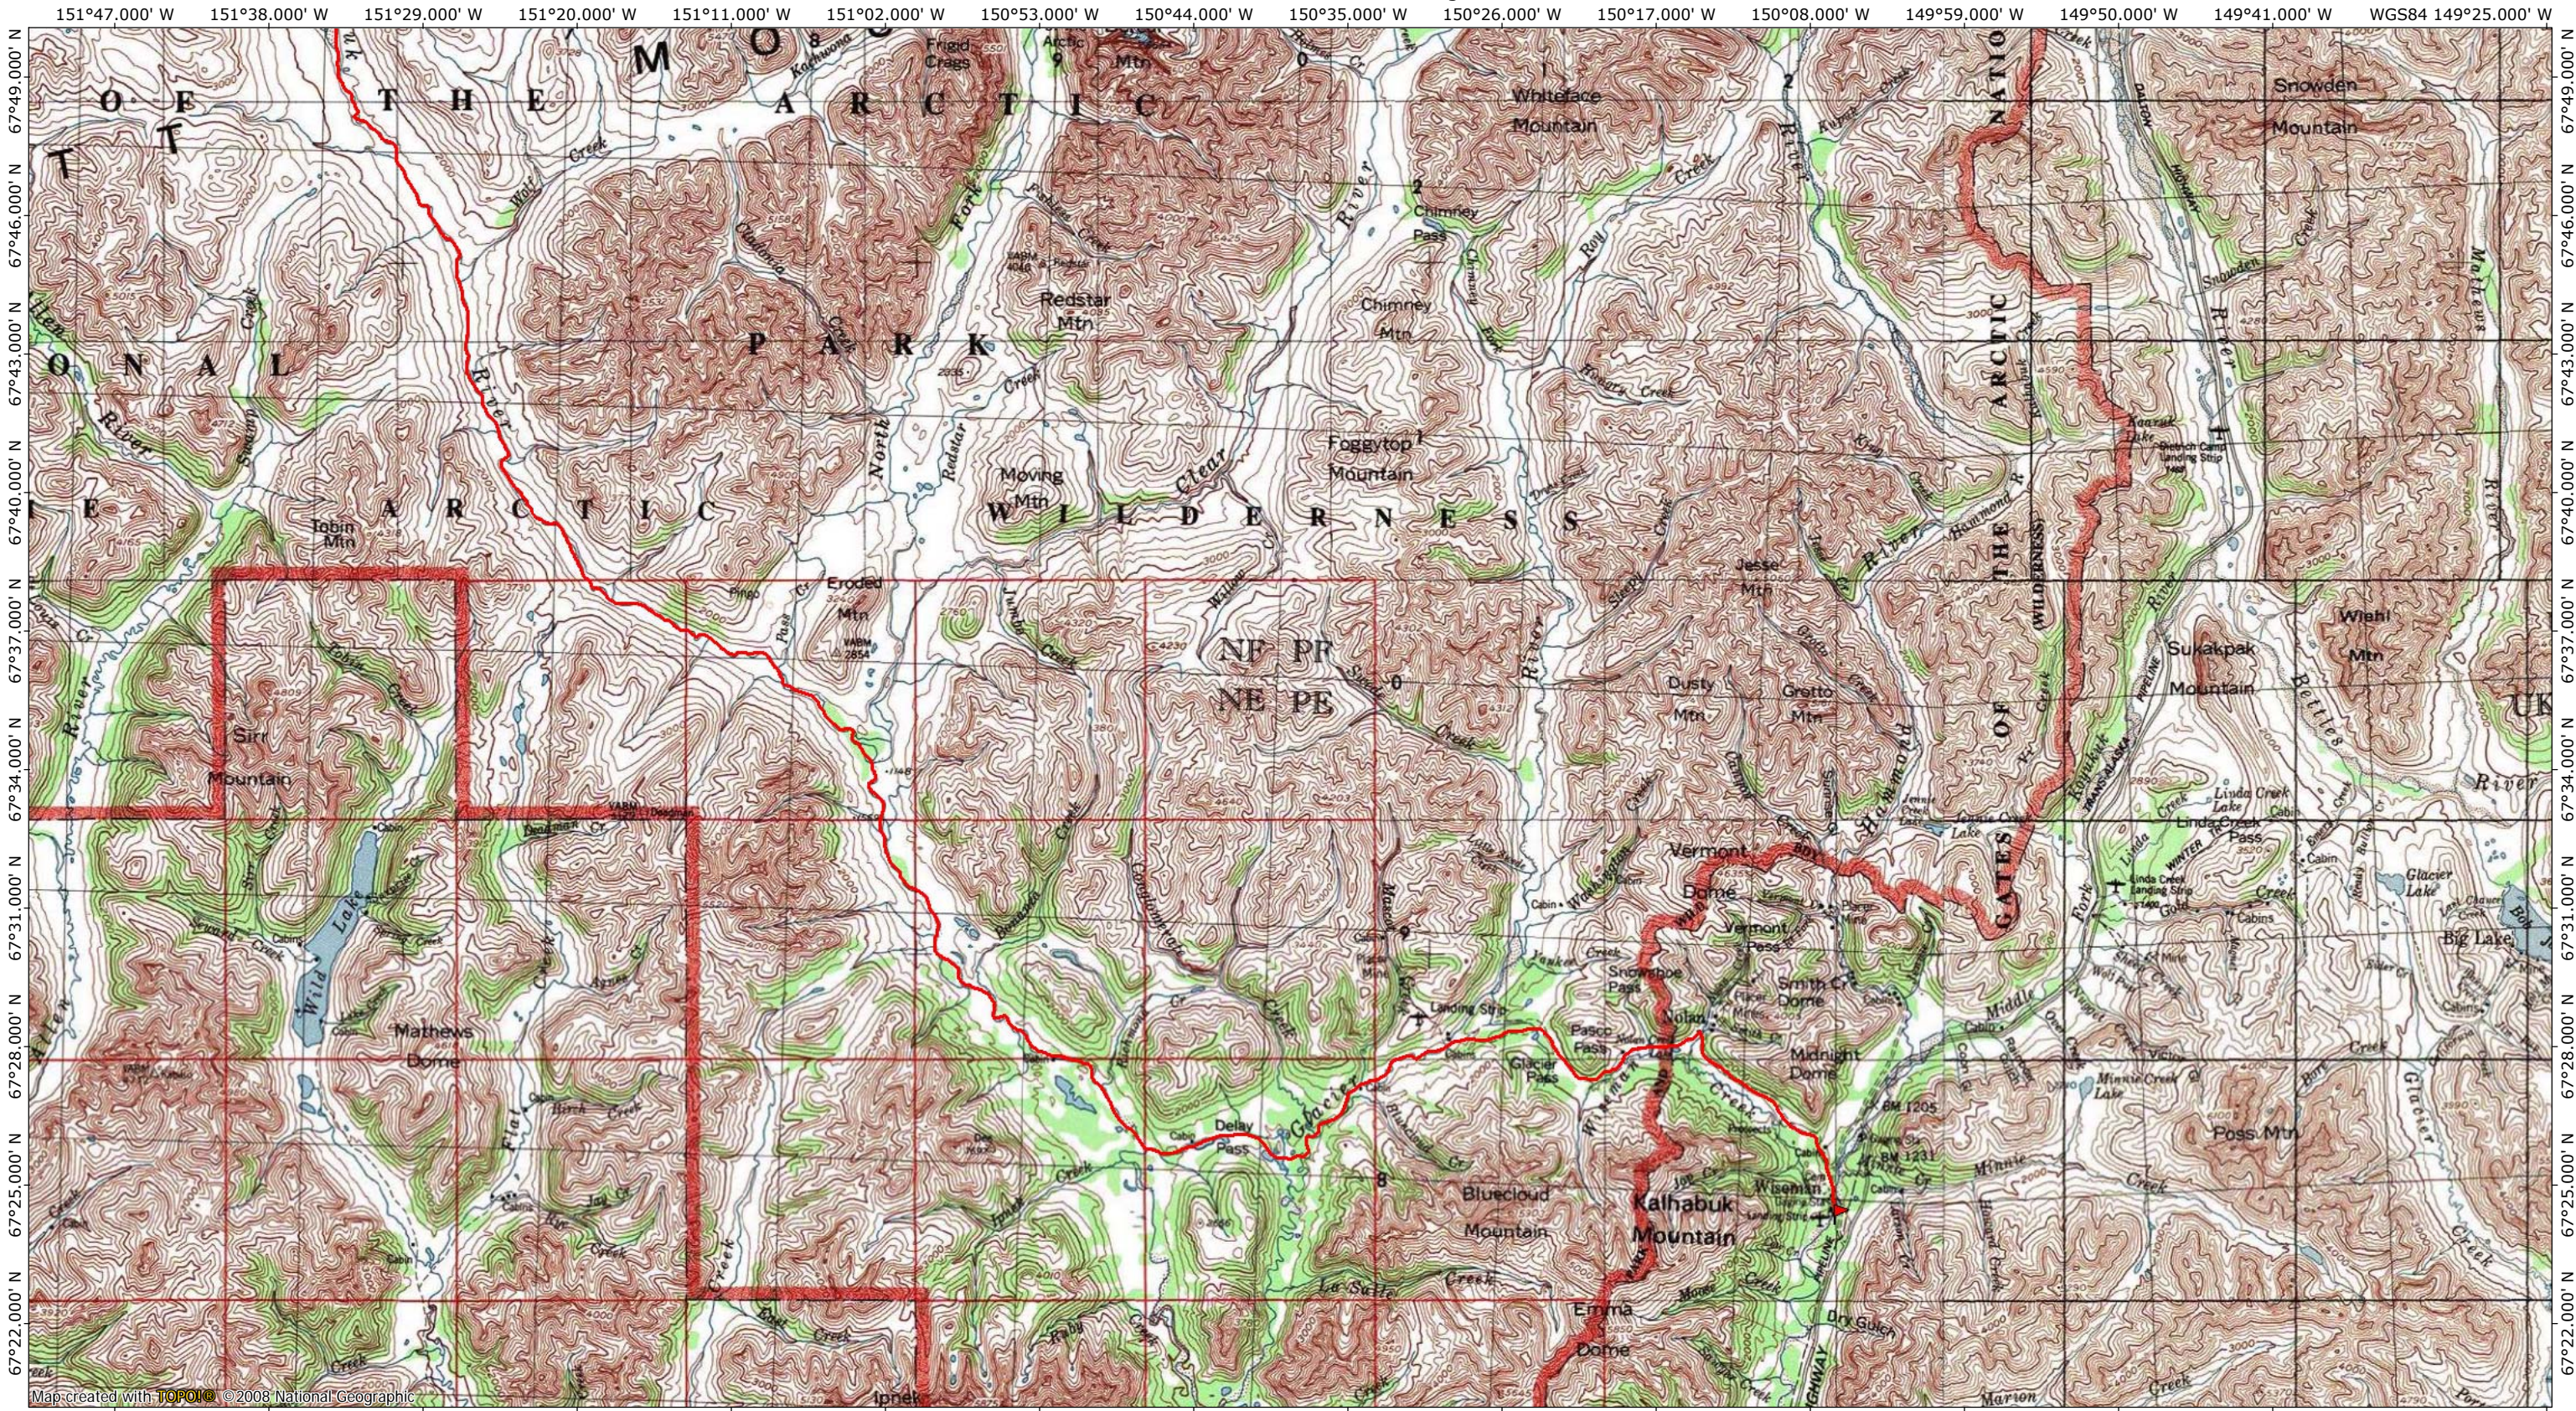

Alaska Mountain Wilderness Ski Classic Stage 2B

Map created with TOPOID © 2008 National Geographic

151°47.000' W 151°38.000' W 151°29.000' W 151°20.000' W 151°11.000' W 151°02.000' W 150°53.000' W 150°44.000' W 150°35.000' W 150°26.000' W 150°17.000' W 150°08.000' W 149°59.000' W 149°50.000' W 149°41.000' W WGS84 149°25.000' W